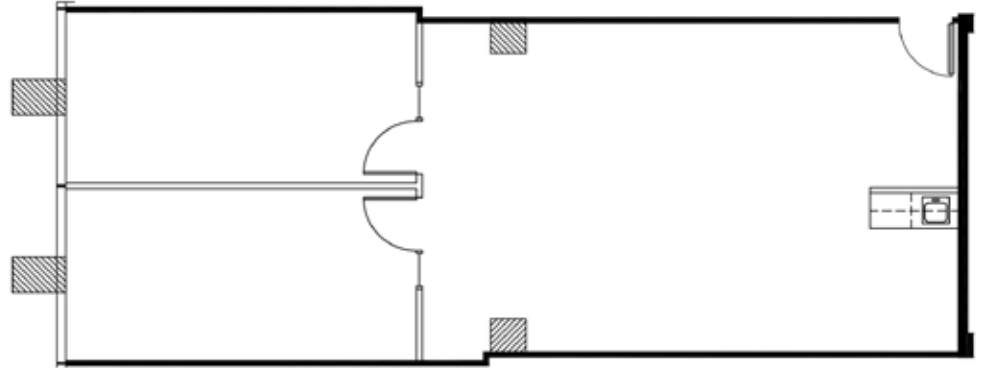

## Suite 945 Amenities:

- 1,185 SF NRA
- Great location with access to Highway 59 & 610 Loop
- Large open work space area
- Window offices
- Kitchen
- Second floor deli
- Custom TI available

 **Oak Leaf Management**  
real estate management, leasing & brokerage