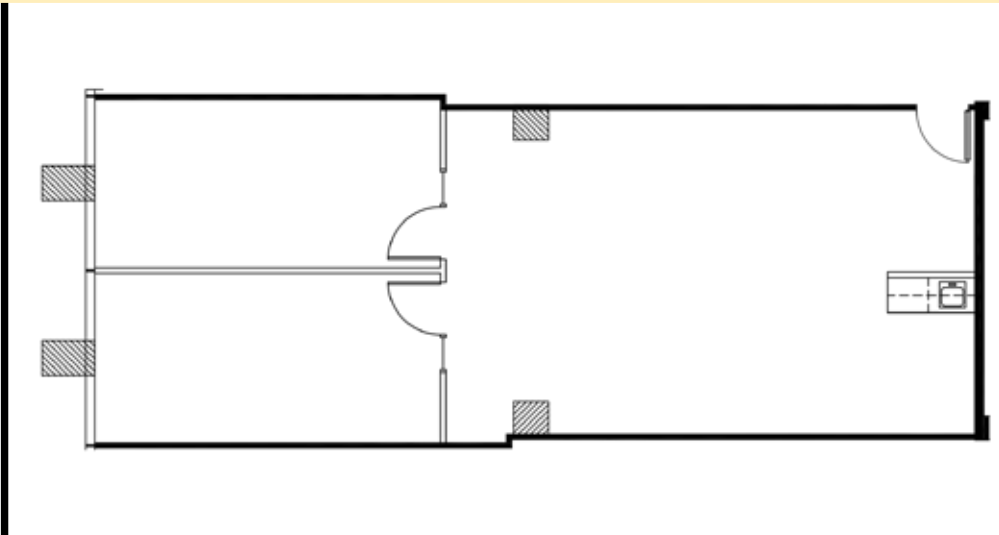

Regency Square Tower - Suite 945

6200 Savoy, Houston, TX 77036

www.oakleafmgmt.com

Suite 945 Amenities:

- 1,066 SF NRA
- Great location with access to Highway 59 & 610 Loop
- Large open work space area
- Window offices
- Kitchen
- Second floor deli
- Custom TI available