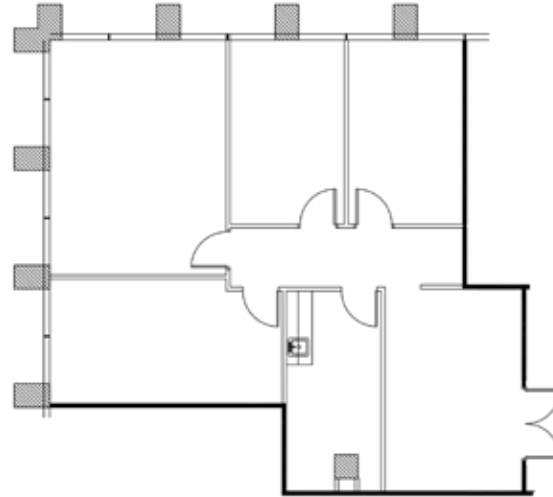

Regency Square Tower - Suite 650

6200 Savoy, Houston, TX 77036

www.oakleafmgmt.com

Suite 650 Amenities:

- 1,544 SF NRA
- Great location with access to Highway 59 & 610 Loop
- All offices have windows
- Large executive corner window office
- Nice size breakroom with sink
- Conference room
- Second floor deli
- Custom TI available