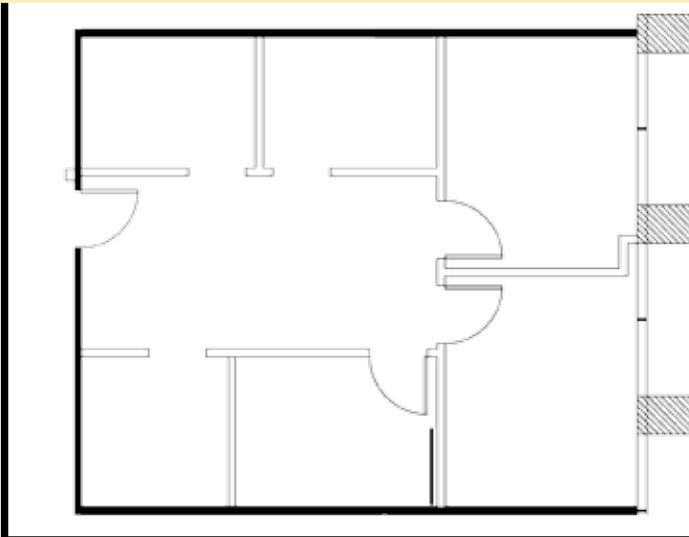

Regency Square Tower - Suite 510

6200 Savoy, Houston, TX 77036

www.oakleafmgmt.com

Suite 510 Amenities:

- 881 SF NRA
- Great location with access to Highway 59 & 610 Loop
- Efficient use of space for a small business
- Open reception area
- Large executive office
- Move in ready
- Second floor deli