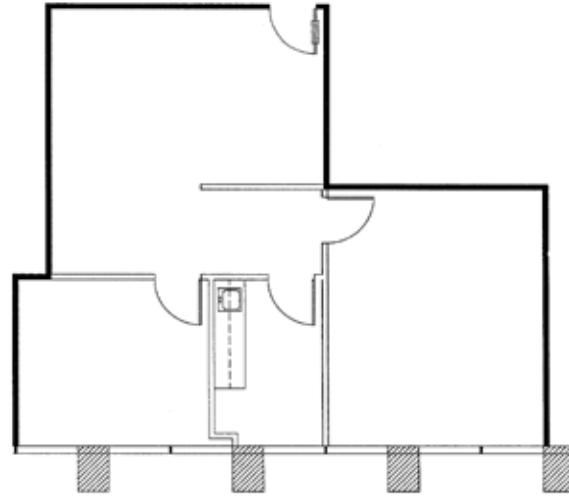

Regency Square Tower - Suite 446

6200 Savoy, Houston, TX 77036

www.oakleafmgmt.com

Suite 446 Amenities:

- 945 SF NRA
- Great location with access to Highway 59 & 610 Loop
- Break room with wet bar
- Large executive office
- Large reception/waiting area
- Second floor deli
- Custom TI available