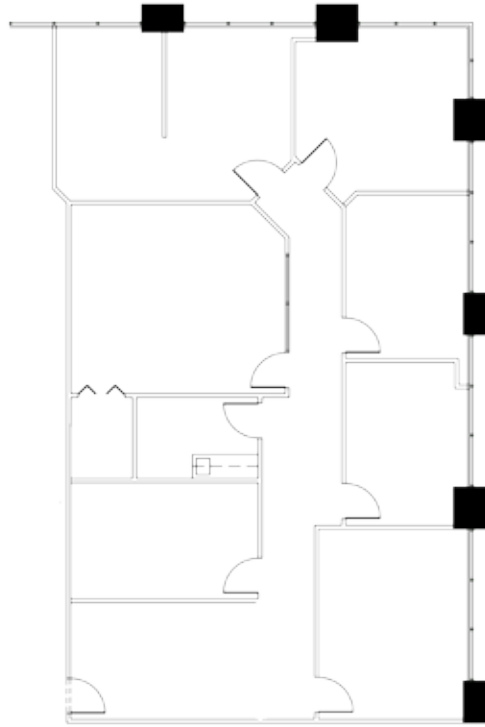

# 480 North Belt - Suite 380

480 North Sam Houston Parkway, Houston, TX 77060

[www.oakleafmgmt.com](http://www.oakleafmgmt.com)

## Suite 380 Amenities:

- 2,432 SF NRA
- Excellent location with direct access to George Bush Intercontinental Airport, Beltway 8 and I-45
- Five window offices (one is a shared office for two people with wall partition for privacy)
- File / work room (interior office with no window)
- Reception area
- Conference room
- Kitchen
- Server closet
- Located near restrooms, elevator and stairwell
- Custom TI available