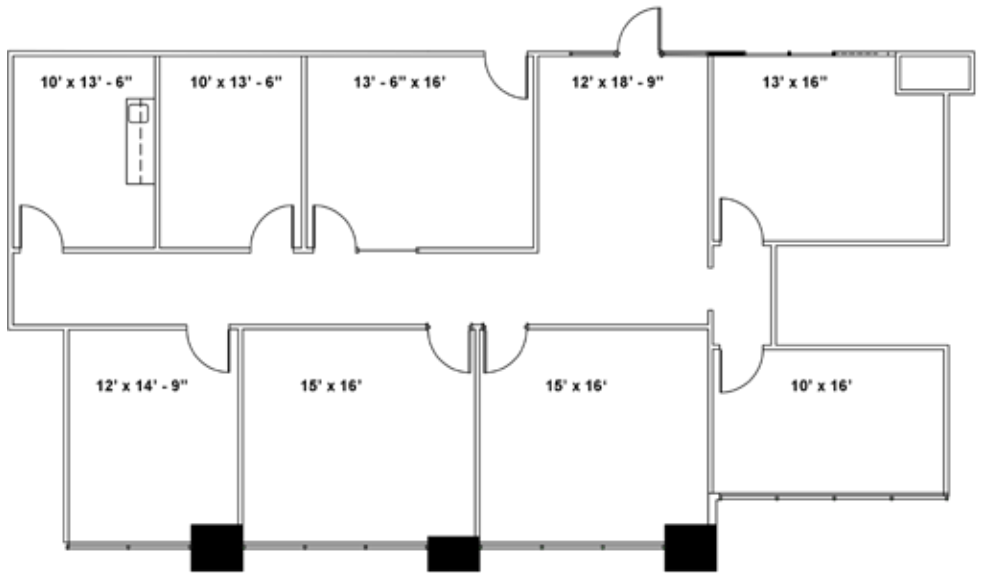

## Suite 300 Amenities:

- 2,426 SF NRA
- Excellent location with direct access to George Bush Intercontinental Airport, Beltway 8 and I-45
- Six (6) large offices
- Reception area
- Conference room
- Kitchen/break room
- Located near elevator, restrooms and stairs