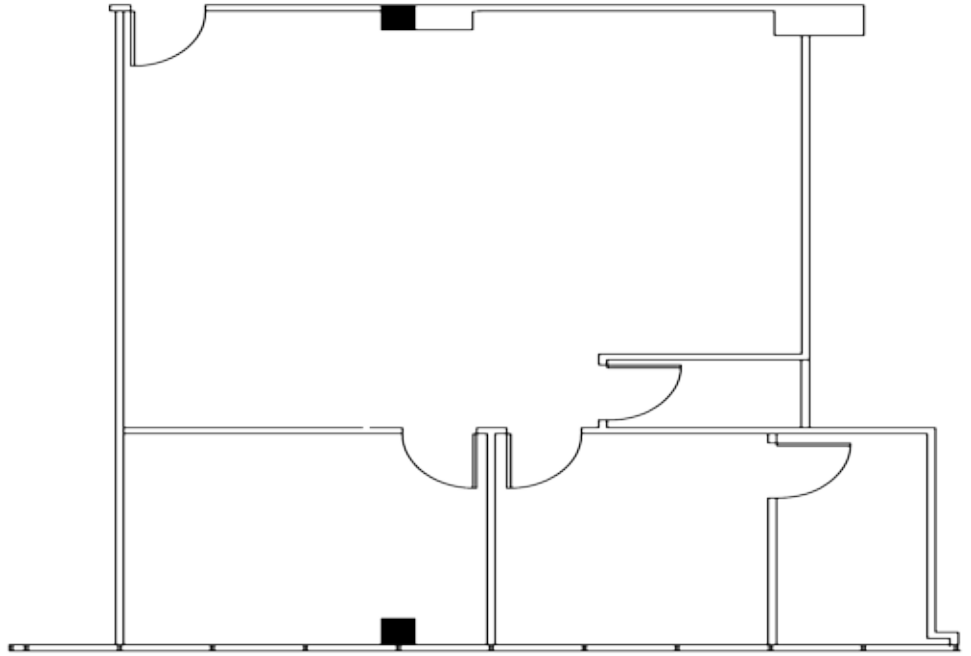

480 North Belt - Suite 215

480 North Sam Houston Parkway, Houston, TX 77060

www.oakleafmgmt.com

Suite 215 Amenities:

- 1,199 SF NRA
- Excellent location with direct access to George Bush Intercontinental Airport, Beltway 8 and I-45
- Large open space for cubicles
- Two private offices
- Locking file room and supply closet
- Overlooks the atrium
- Custom TI available