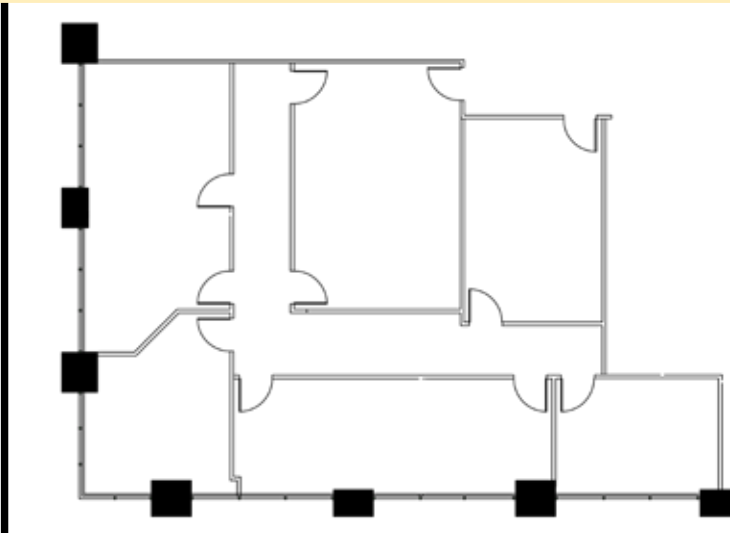

480 North Belt - Suite 130

480 North Sam Houston Parkway, Houston, TX 77060

www.oakleafmgmt.com

Suite 130 Amenities:

- 2,272 SF NRA
- Excellent location with direct access to George Bush Intercontinental Airport, Beltway 8 and I-45
- Private reception area
- Large conference room with direct access to corridor
- Large window offices
- BTS with landlord approval of space plans
- Easy access to restrooms, building conference room and vending room