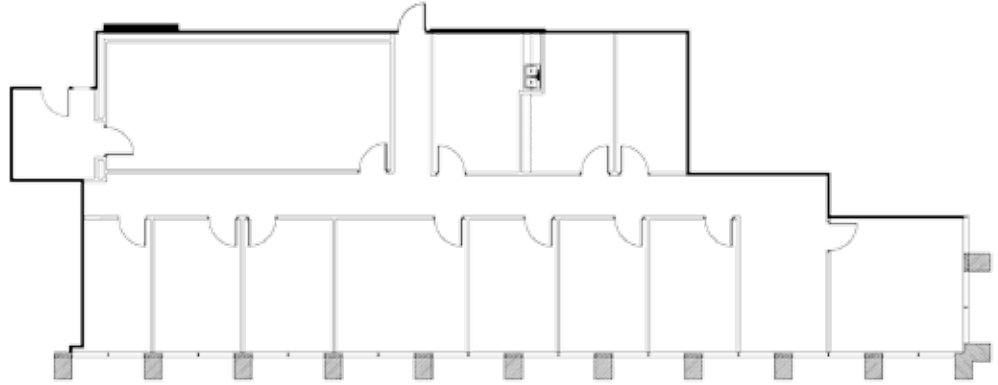

# Regency Square Tower - Suite 930

6200 Savoy, Houston, TX 77036

[www.oakleafmgmt.com](http://www.oakleafmgmt.com)

## Suite 930 Amenities:

- 3,582 SF NRA
- Great location with access to Highway 59 & 610 Loop
- All window offices
- Large open work space area
- Large kitchen area
- Server room
- Second floor deli
- Custom TI available